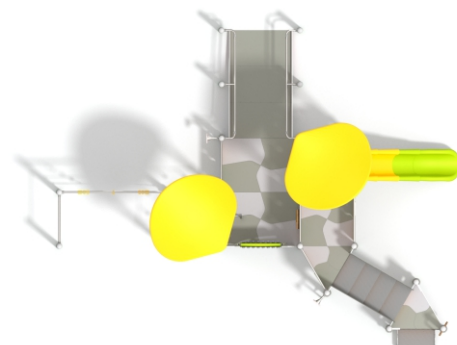

Buglo

1225

FRESH GREEN

OCEAN BLUE

SLIDING

SOCIALIZING

CLIMBING

JUMPING

BALANCING

SENSORIAL
INTEGRATION

INFORMATION ABOUT THE PRODUCT

Dimensions	802 x 761 cm
Safety zone	1152 x 1108 cm
Safety zone area	80 m ²
Overall height	449 cm
Amount of users	120 cm
Amount of users	33
The heaviest element	40 kg
The biggest element	4 m
Product complies with PN-EN 1176-1:2017-12	YES
Availability of spare parts	YES
Age range	1-12

According to EN 1176-1:2017-12 norm, the product requires applying a safety surface according to the product's free fall height.

1225

SCALE 1:120

SCALE 1:200

MATERIALS:

<p>STEEL CONSTRUCTION: Ø114 PIPES, POWDER GALVANIZED AND COVERED IN POWDER COATING PAINT</p>	<p>FIXING FOR ROOFS: STAINLESS STEEL AISI304</p>	<p>PANELS: HDPE 15 MM</p>	<p>PLATFORM: STEEL SHEET GALVANIZED AND COVERED WITH POWDER COATING PAINT + HPL 6 MM</p>	<p>SLIDES AND ROOFS ARE MADE USING ROTO-MOULDING TECHNIQUE USING LDPE MATERIAL</p>	<p>CLIMBING WALLS AND SIDES OF STAIRS: HPL 13 MM</p>
