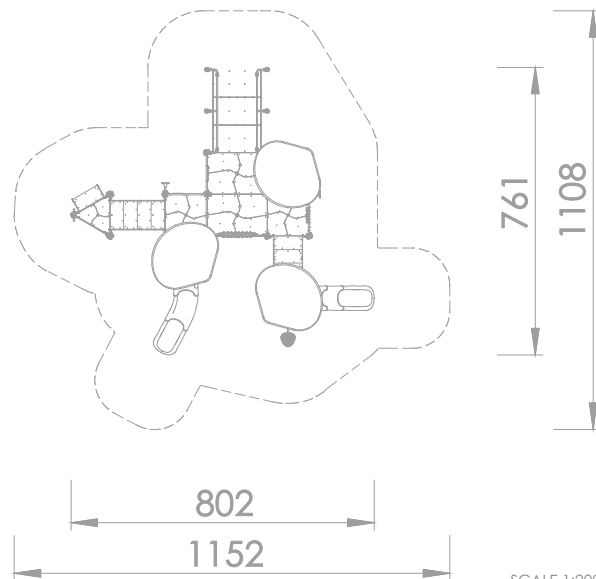

BALANCING

SENSORIAL
INTEGRATION

INFORMATION ABOUT THE PRODUCT

Dimensions	802 x 761 cm
Safety zone	1152 x 1108 cm
Safety zone area	80 m ²
Overall height	449 cm
Amount of users	120 cm
Amount of users	33
The heaviest element	40 kg
The biggest element	4 m
Product complies with PN-EN 1176-1:2017-12	YES
Availability of spare parts	YES
Age range	1-12

According to EN 1176-1:2017-12 norm, the product requires applying a safety surface according to the product's free fall height.

1225

SCALE 1:120

SCALE 1:200

MATERIALS:

<p>STEEL CONSTRUCTION: Ø114 PIPES, POWDER GALVANIZED AND COVERED IN POWDER COATING PAINT</p>	<p>FIXING FOR ROOFS: STAINLESS STEEL AISI304</p>	<p>PANELS: HDPE 15 MM</p>	<p>PLATFORM: STEEL SHEET GALVANIZED AND COVERED WITH POWDER COATING PAINT + HPL 6 MM</p>	<p>SLIDES AND ROOFS ARE MADE USING ROTO-MOULDING TECHNIQUE USING LDPE MATERIAL</p>	<p>CLIMBING WALLS AND SIDES OF STAIRS: HPL 13 MM</p>
