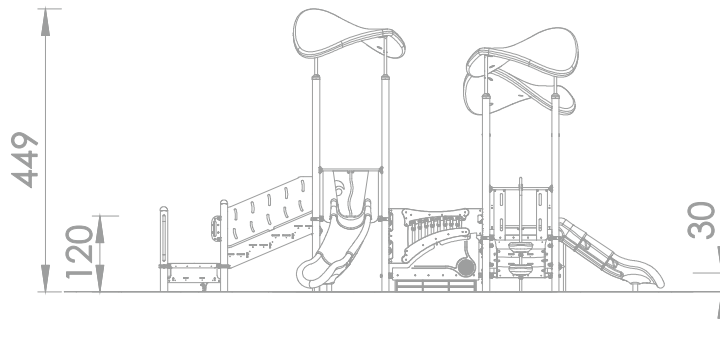

BALANCING

SENSORIAL
INTEGRATION

INFORMATION ABOUT THE PRODUCT

Dimensions	802 x 761 cm
Safety zone	1152 x 1108 cm
Safety zone area	80 m ²
Overall height	449 cm
Amount of users	120 cm
Amount of users	33
The heaviest element	40 kg
The biggest element	4 m
Product complies with PN-EN 1176-1:2017-12	YES
Availability of spare parts	YES
Age range	1-12

According to EN 1176-1:2017-12 norm, the product requires applying a safety surface according to the product's free fall height.

1225

SCALE 1:120

SCALE 1:200

MATERIALS:

<p>STEEL CONSTRUCTION: Ø114 PIPES, POWDER GALVANIZED AND COVERED IN POWDER COATING PAINT</p>	<p>FIXING FOR ROOFS: STAINLESS STEEL AISI304</p>	<p>PANELS: HDPE 15 MM</p>	<p>PLATFORM: STEEL SHEET GALVANIZED AND COVERED WITH POWDER COATING PAINT + HPL 6 MM</p>	<p>SLIDES AND ROOFS ARE MADE USING ROTO-MOULDING TECHNIQUE USING LDPE MATERIAL</p>	<p>CLIMBING WALLS AND SIDES OF STAIRS: HPL 13 MM</p>
